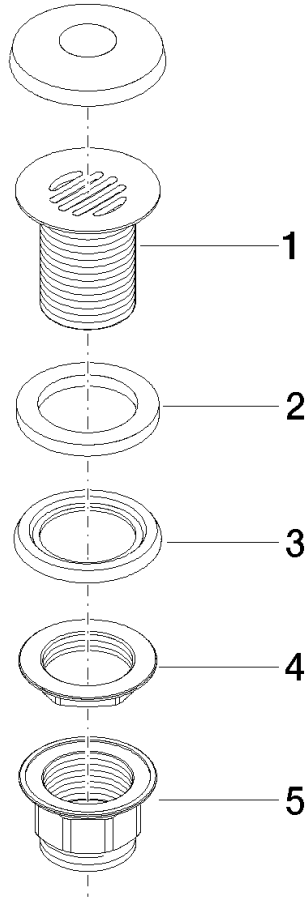

10 110 970

Fits: IMO, LULU, MADISON, MEM, TARA,  
CL.1, LISSÉ, VAIA, META, CYO

|   |                               |               |
|---|-------------------------------|---------------|
|    | Brushed Dark Platinum         | 10 110 970-99 |
|    | Chrome                        | 10 110 970-00 |
|    | Brushed Platinum              | 10 110 970-06 |
|    | Platinum                      | 10 110 970-08 |
|    | Durabross (23kt Gold)         | 10 110 970-09 |
|    | Dark Chrome                   | 10 110 970-19 |
|    | Light Gold                    | 10 110 970-26 |
|    | Brushed Light Gold            | 10 110 970-27 |
|   | Brushed Durabross (23kt Gold) | 10 110 970-28 |
|  | Matte Black                   | 10 110 970-33 |
|  | Brushed Bronze                | 10 110 970-42 |
|  | Brushed Champagne (22kt Gold) | 10 110 970-46 |
|  | Champagne (22kt Gold)         | 10 110 970-47 |
|  | Brushed Chrome                | 10 110 970-93 |

## Grated waste 1 1/4" - Brushed Dark Platinum

---

IMO

10 110 970

Only suitable for sinks without an overflow.

10 110 970

10 110 970

Parts for other finishes can be found here: [Chrome](#)

Spare parts list

| No. | Item Number     | Name | Quantity used | Delivery time |
|-----|-----------------|------|---------------|---------------|
| 1   | 09 11 01 025-99 | cup  | 1             | 30            |
| 2   | 09 14 05 039 90 | seal | 1             | 2             |
| 3   | 09 14 03 025 90 | seal | 1             | 2             |
| 4   | 09 23 10 017 90 | nut  | 1             | 2             |
| 5   | 09 23 10 020-99 | nut  | 1             | 30            |