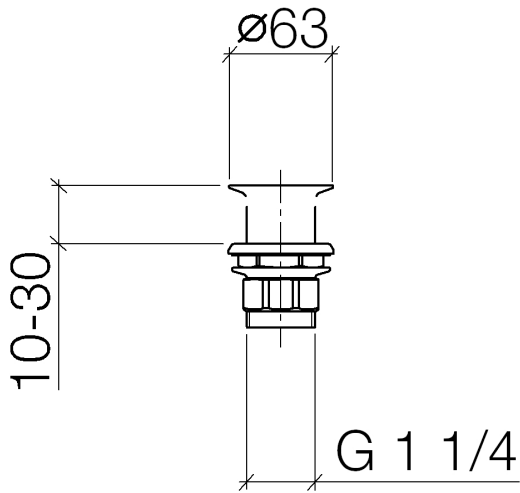

10 110 970

Fits: IMO, LULU, MADISON, MEM, TARA,  
CL.1, LISSÉ, VAIA, META, CYO

|   |                               |               |
|---|-------------------------------|---------------|
|    | Brushed Dark Platinum         | 10 110 970-99 |
|    | Chrome                        | 10 110 970-00 |
|    | Brushed Platinum              | 10 110 970-06 |
|    | Platinum                      | 10 110 970-08 |
|    | Durabross (23kt Gold)         | 10 110 970-09 |
|    | Dark Chrome                   | 10 110 970-19 |
|    | Light Gold                    | 10 110 970-26 |
|    | Brushed Light Gold            | 10 110 970-27 |
|   | Brushed Durabross (23kt Gold) | 10 110 970-28 |
|  | Matte Black                   | 10 110 970-33 |
|  | Brushed Bronze                | 10 110 970-42 |
|  | Brushed Champagne (22kt Gold) | 10 110 970-46 |
|  | Champagne (22kt Gold)         | 10 110 970-47 |
|  | Brushed Chrome                | 10 110 970-93 |

## Grated waste 1 1/4" - Brushed Dark Platinum

---

IMO

10 110 970

Only suitable for sinks without an overflow.

10 110 970

10 110 970

Parts for other finishes can be found here: [Chrome](#)

Spare parts list

| No. | Item Number     | Name | Quantity used | Delivery time |
|-----|-----------------|------|---------------|---------------|
| 1   | 09 11 01 025-99 | cup  | 1             | 30            |
| 2   | 09 14 05 039 90 | seal | 1             | 2             |
| 3   | 09 14 03 025 90 | seal | 1             | 2             |
| 4   | 09 23 10 017 90 | nut  | 1             | 2             |
| 5   | 09 23 10 020-99 | nut  | 1             | 30            |